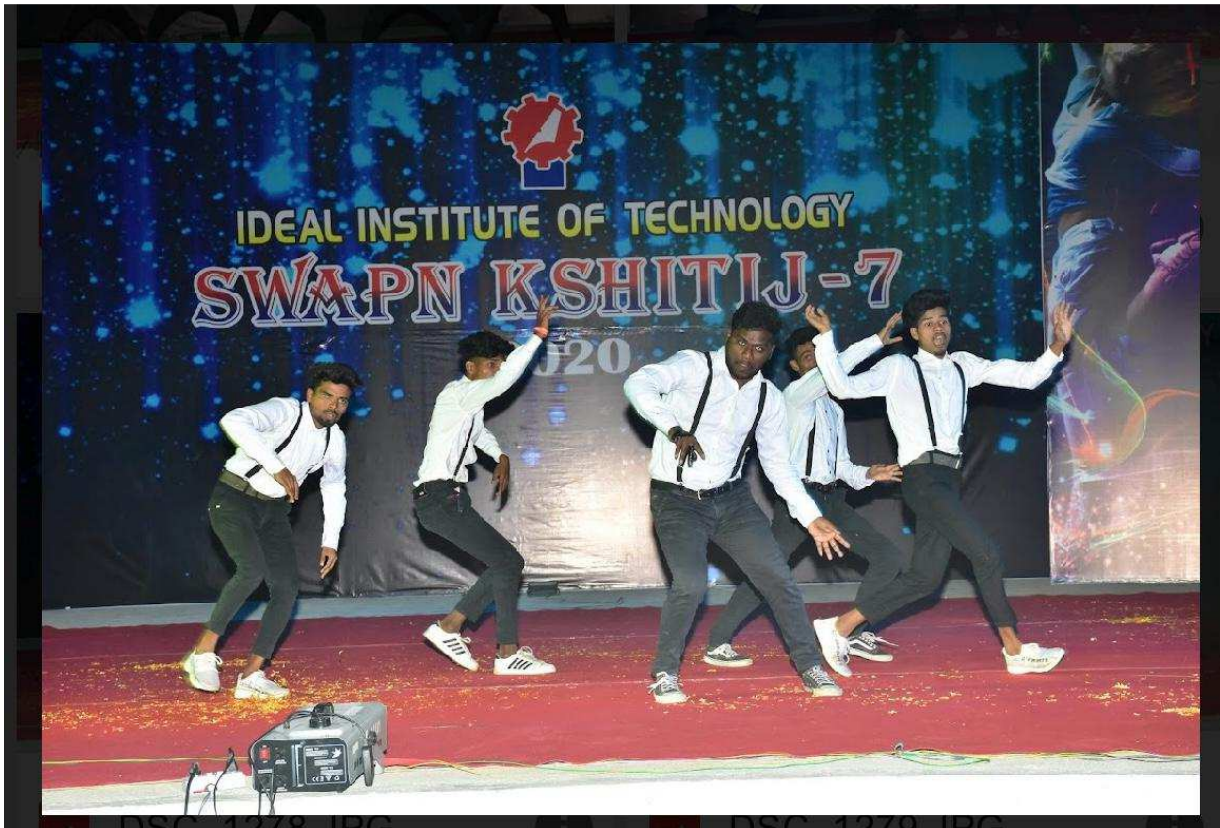

A Unit Of Ideal Foundation

At Village - Posheri, Taluka - Wada, District - Palghar - 421 303. Maharashtra

Contact : +91 7678002000, E-mail : idealinstituteoftechnology13@gmail.com, Website : www.idealwada.com